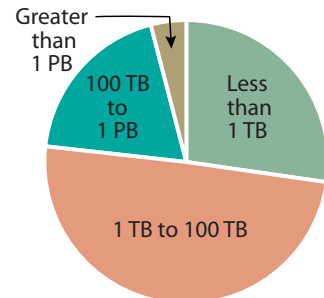

Tenure-track faculty represented the largest response group.

What We Provide

Our most popular research computing and technology solutions include:

Our most popular services include:

Essential Services for Researchers at UMD

A wide variety of tools and services are essential to UMD research.

Maximum storage needs vary. The majority of survey respondents consider 1 TB - 100 TB of data to be "Big Storage".

1,000 Terabytes (TB) = 1 Petabyte (PB)