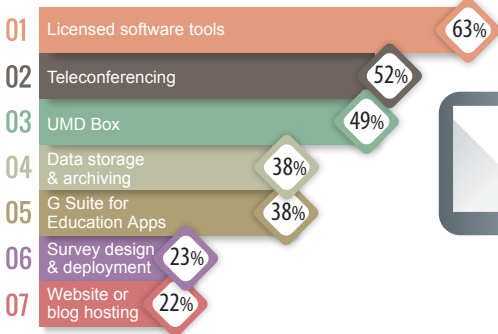

Research Computing at UMD

Across all disciplines, University of Maryland researchers rely heavily on research technology services.

Who We Serve

Survey Response Rate: 836 researchers, **668** responses for a **80%** response rate; highest DIT survey response rate on record! Ever!

Tenure-track faculty represented the largest response group.

What We Provide

Our most popular research computing and technology solutions include:

Our most popular services include:

Essential Services for Researchers at UMD