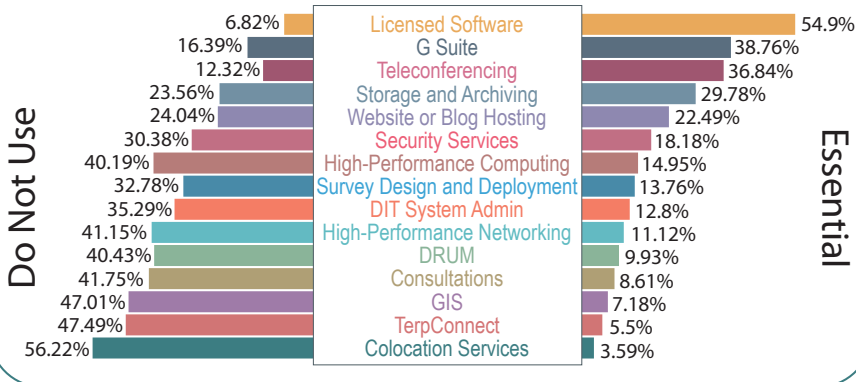

Essential Services for Researchers at UMD

A wide variety of tools and services are essential to UMD research.