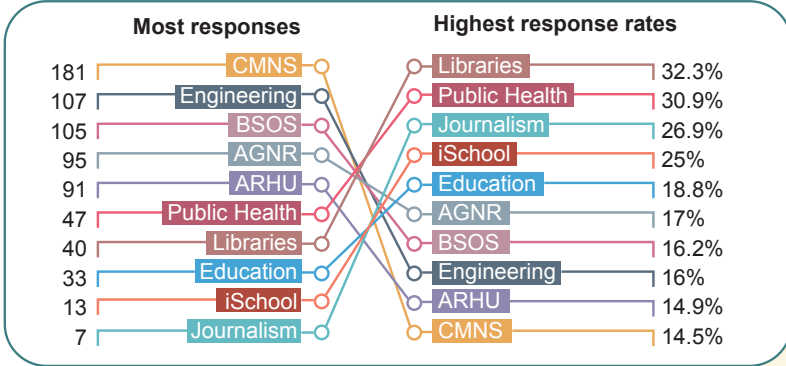

Tenure-track faculty represented the largest response group.

What We Provide

Our most popular research computing and technology solutions include:

Our most popular services include:

Essential Services for Researchers at UMD